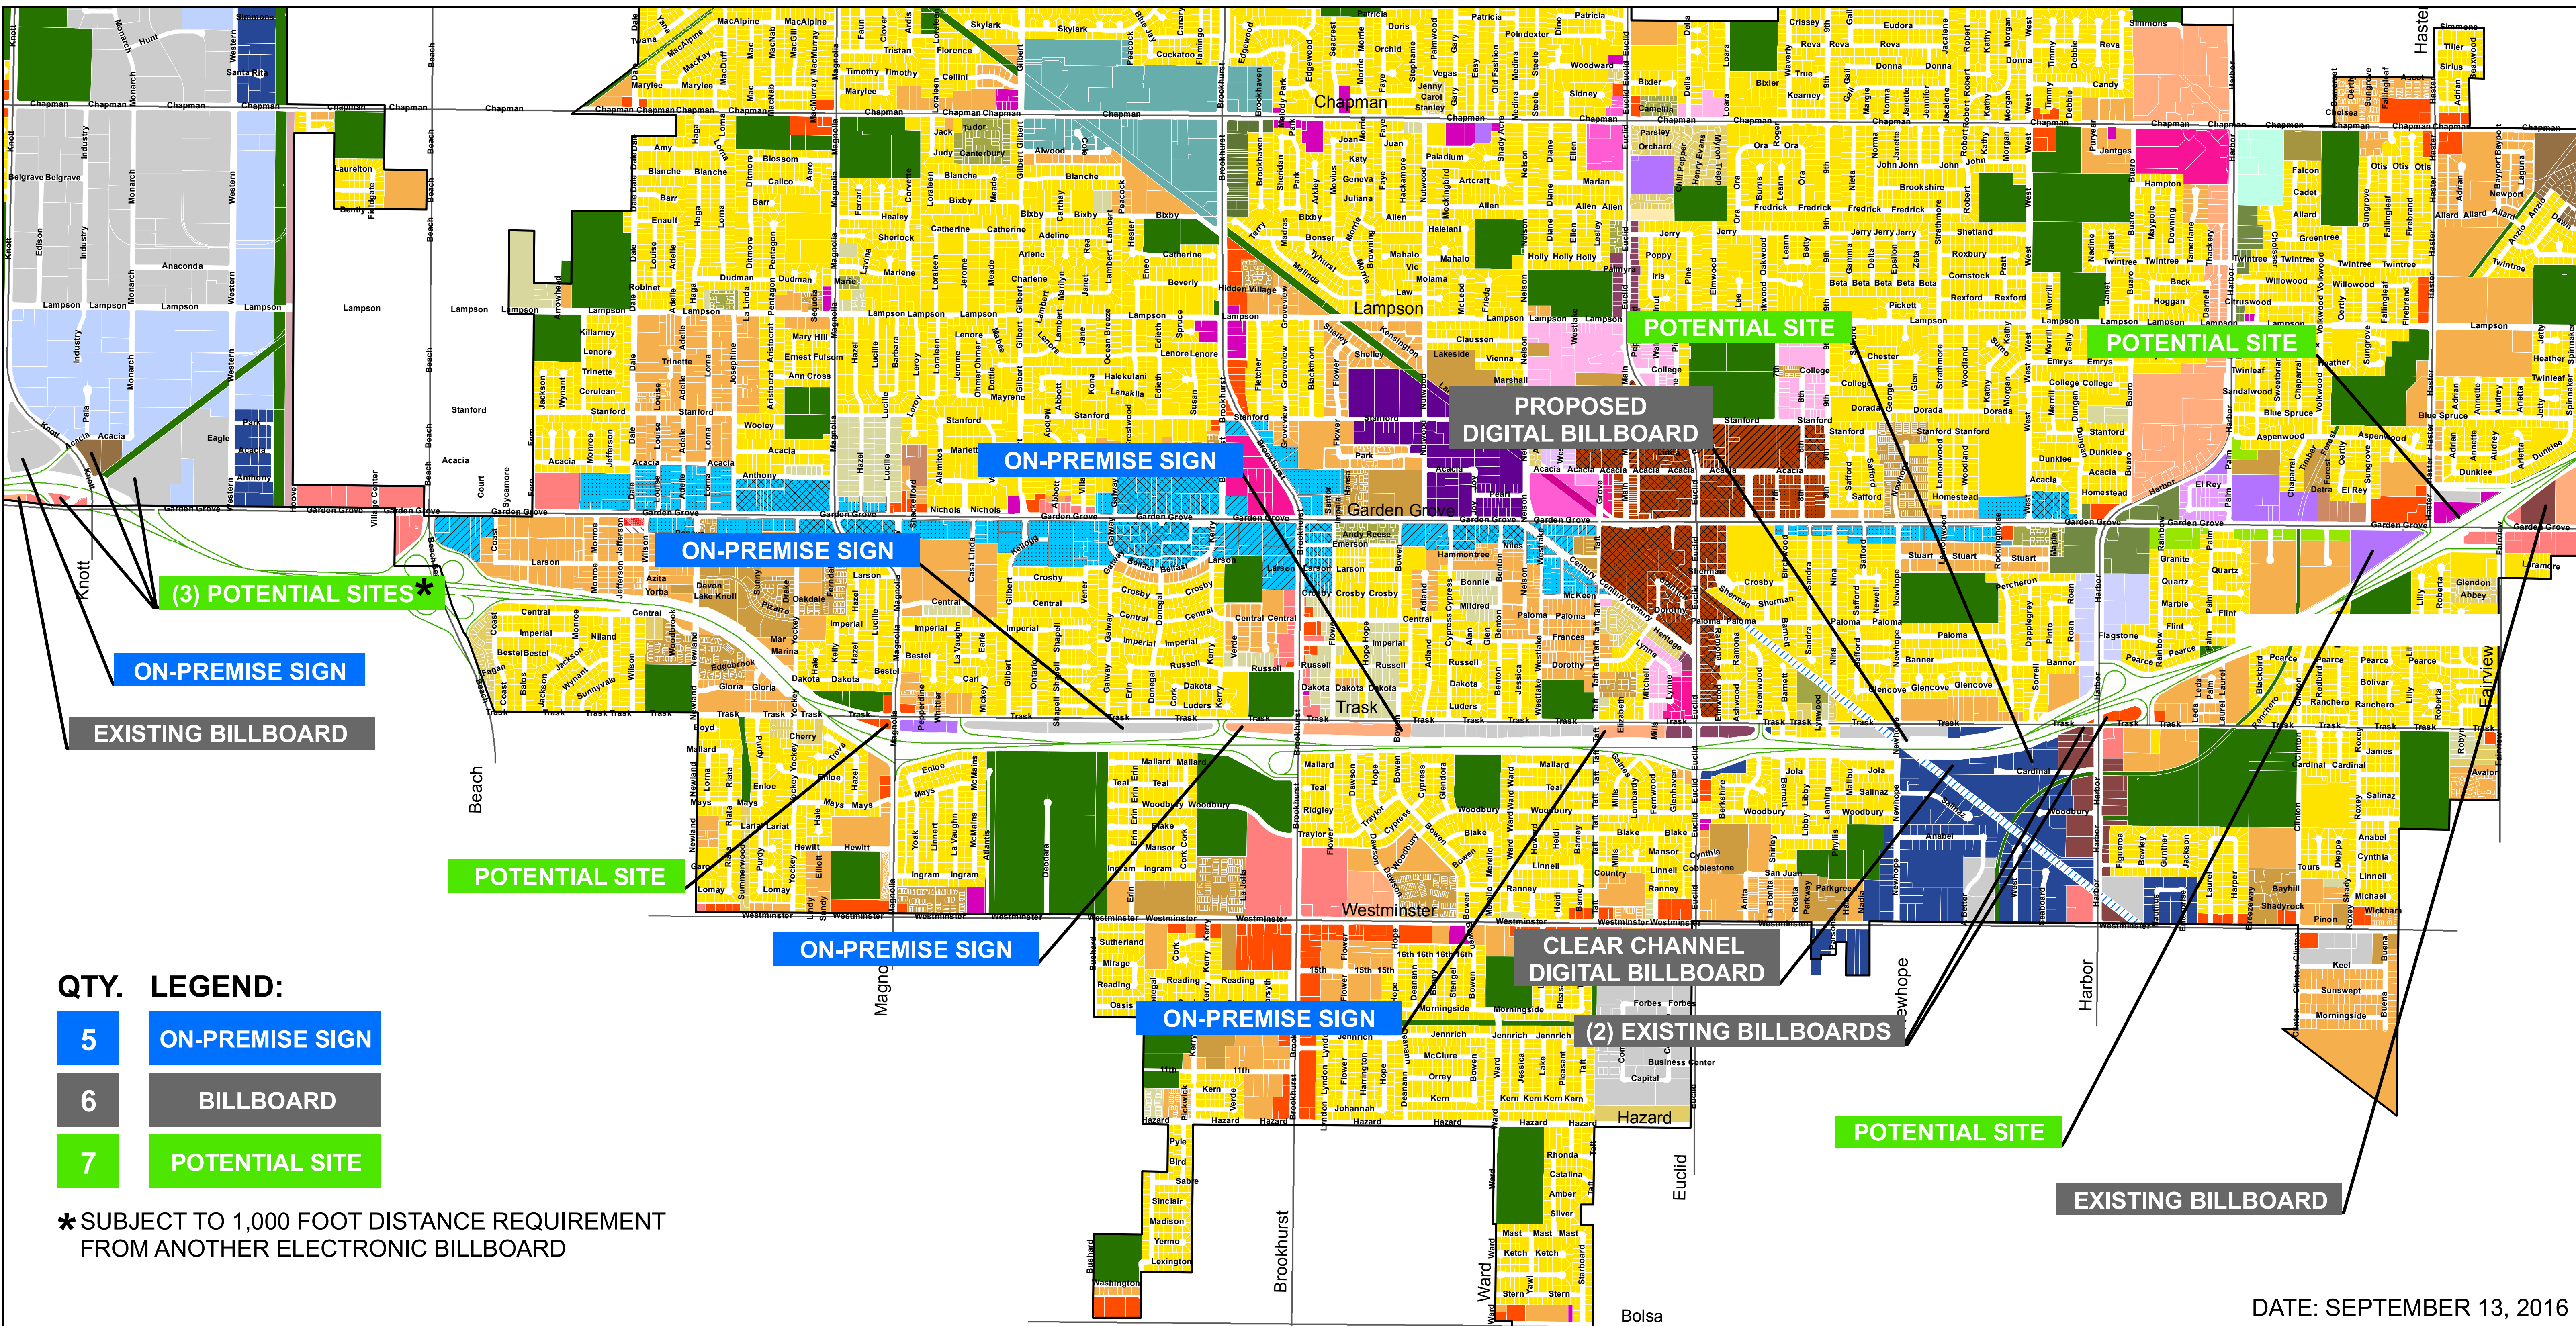

POTENTIAL BILLBOARD SITES

QTY. LEGEND:

- 5 ON-PREMISE SIGN
- 6 BILLBOARD
- 7 POTENTIAL SITE

* SUBJECT TO 1,000 FOOT DISTANCE REQUIREMENT FROM ANOTHER ELECTRONIC BILLBOARD

SCALE 1:12,185.38

DATE: SEPTEMBER 13, 2016