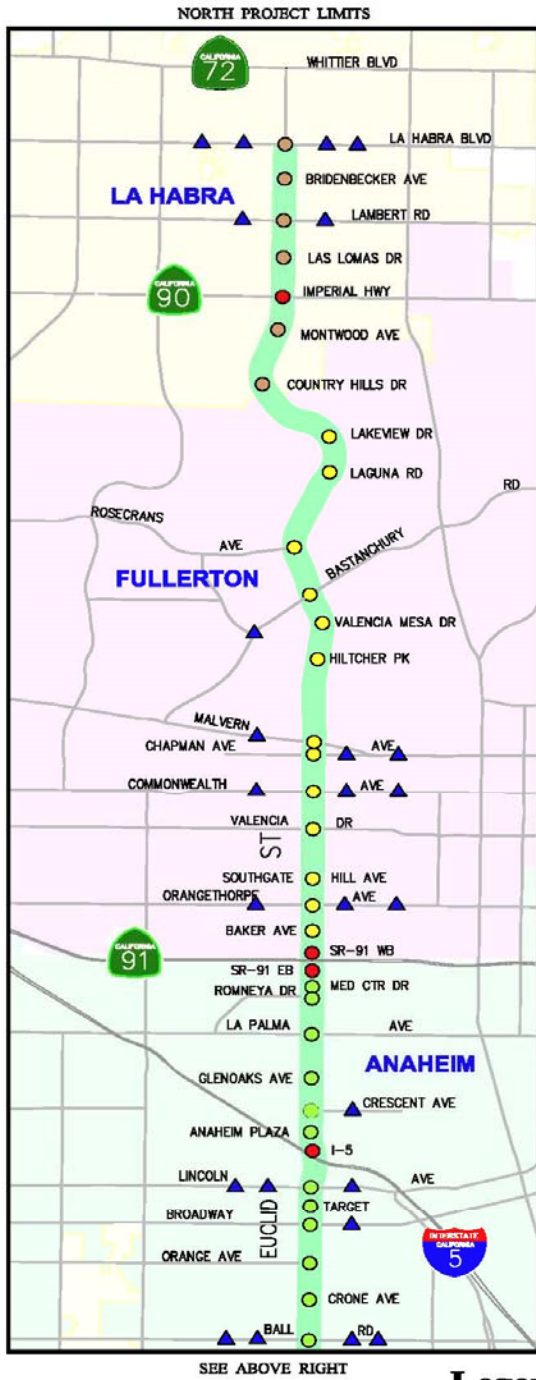

Exhibit A

Euclid Street RTSSP Corridor

Legend

Corridor Traffic Signal

- Caltrans
- La Habra
- Fullerton
- Anaheim
- Garden Grove
- Santa Ana
- Fountain Valley
- ▲ Corridor Offset Signal