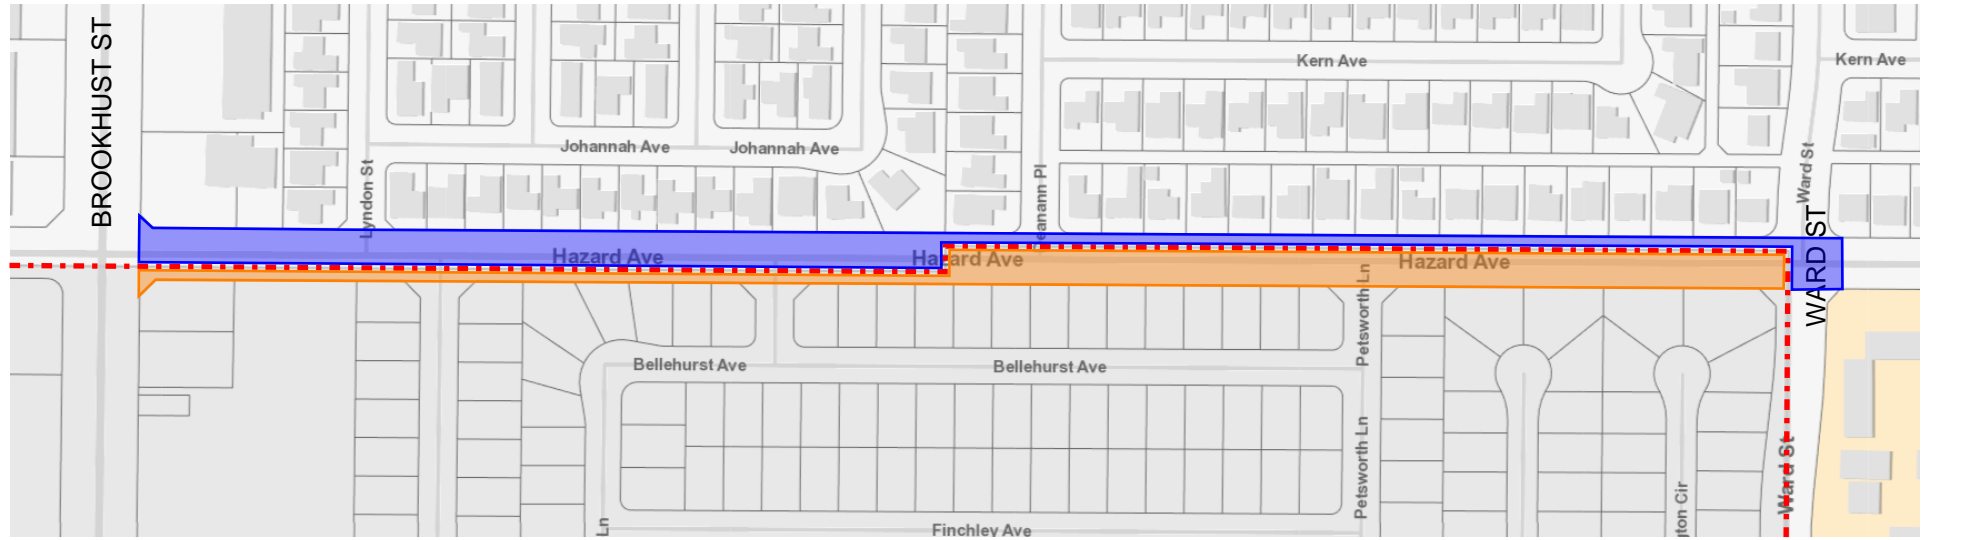

- LEGEND**
-  CITY BOUNDARY
 -  CITY OF WESTMINSTER WORK LIMITS
 -  CITY OF GARDEN GROVE WORK LIMITS

EXHIBIT A
LOCATION MAP
HAZARD AVE REHABILITATION PROJECT
FROM BUSHARD STREET TO WARD STREET