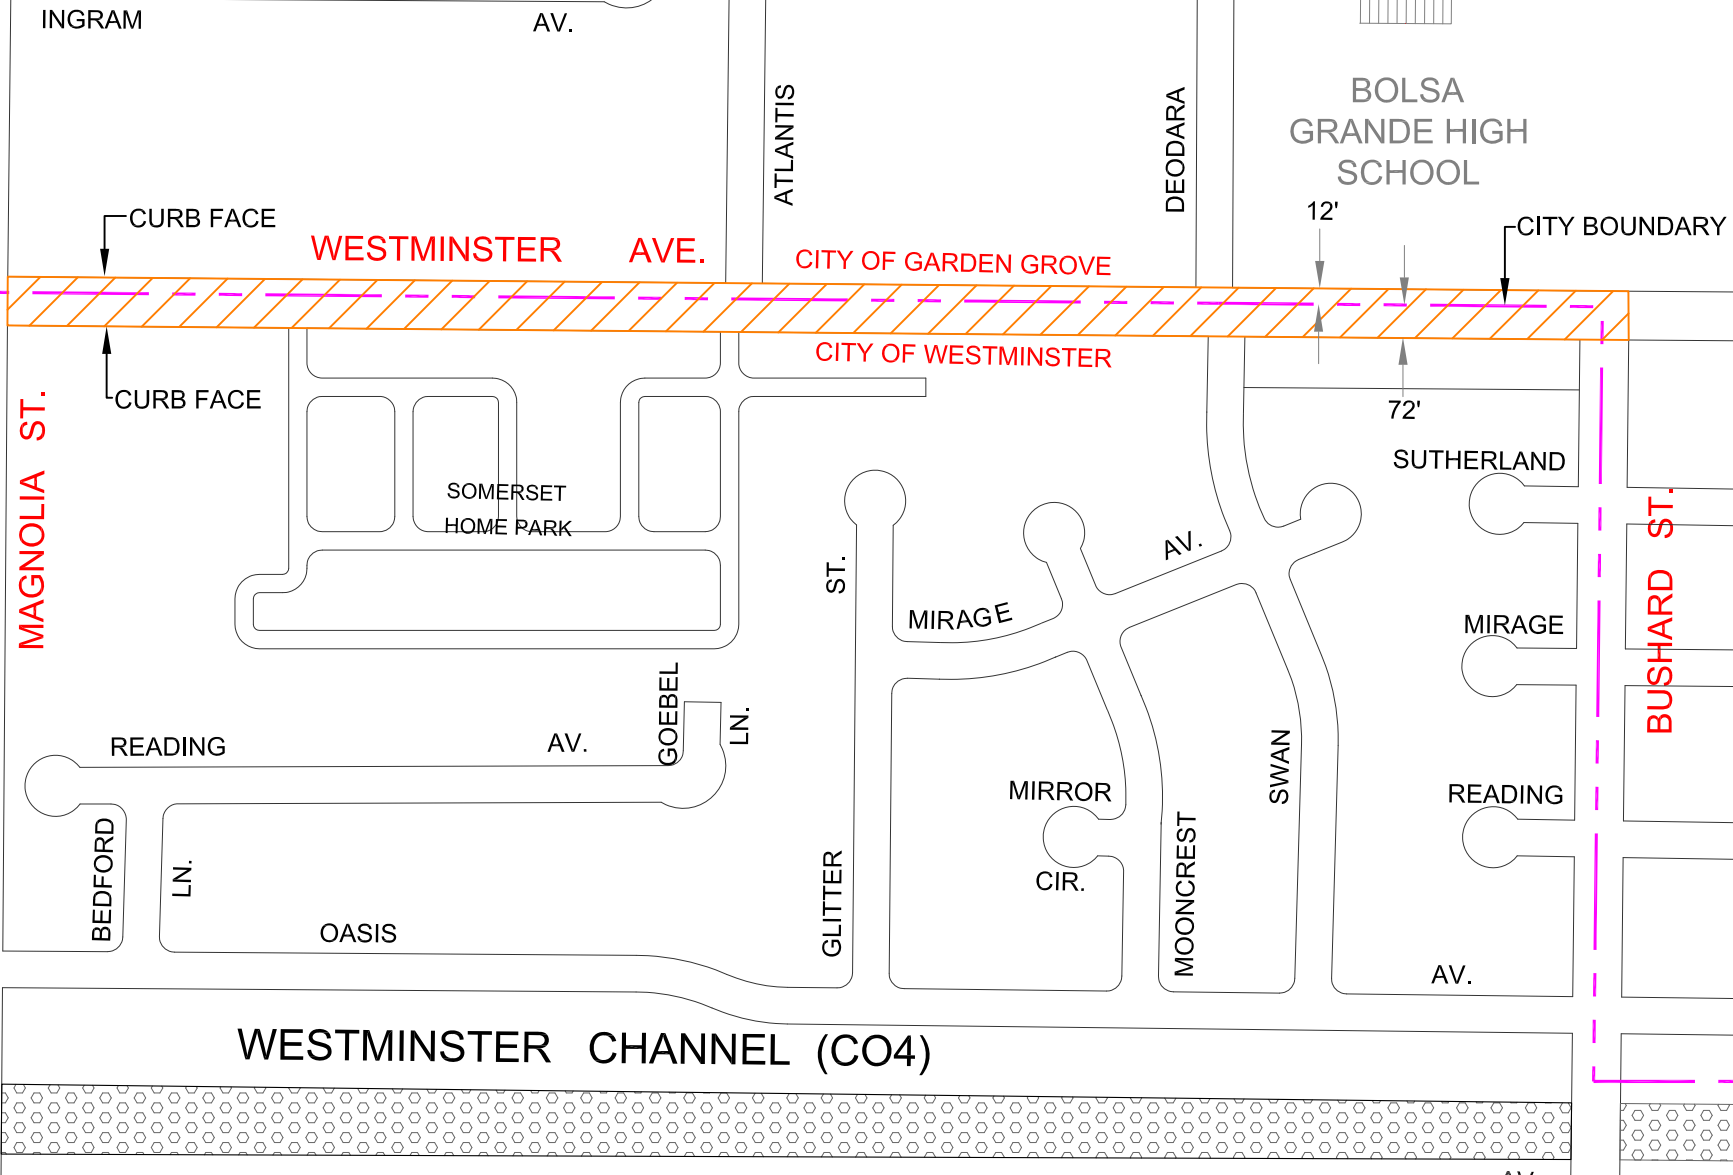

CITY OF WESTMINSTER - CITY OF GARDEN GROVE
 EXHIBIT 'A'
 PROJECT LOCATION MAP
 WESTMINSTER BLVD. STREET IMPROVEMENTS
 FROM MAGNOLIA STREET TO BUSHARD STREET

BOLSA GRANDE HIGH SCHOOL

LEGEND

- CITY BOUNDARY
- STREET RECONSTRUCTION / OVERLAY

Drawn by: SP
 Scale: (NOT TO SCALE)
 Date: Mar 2022
 Sheet 1 of 1