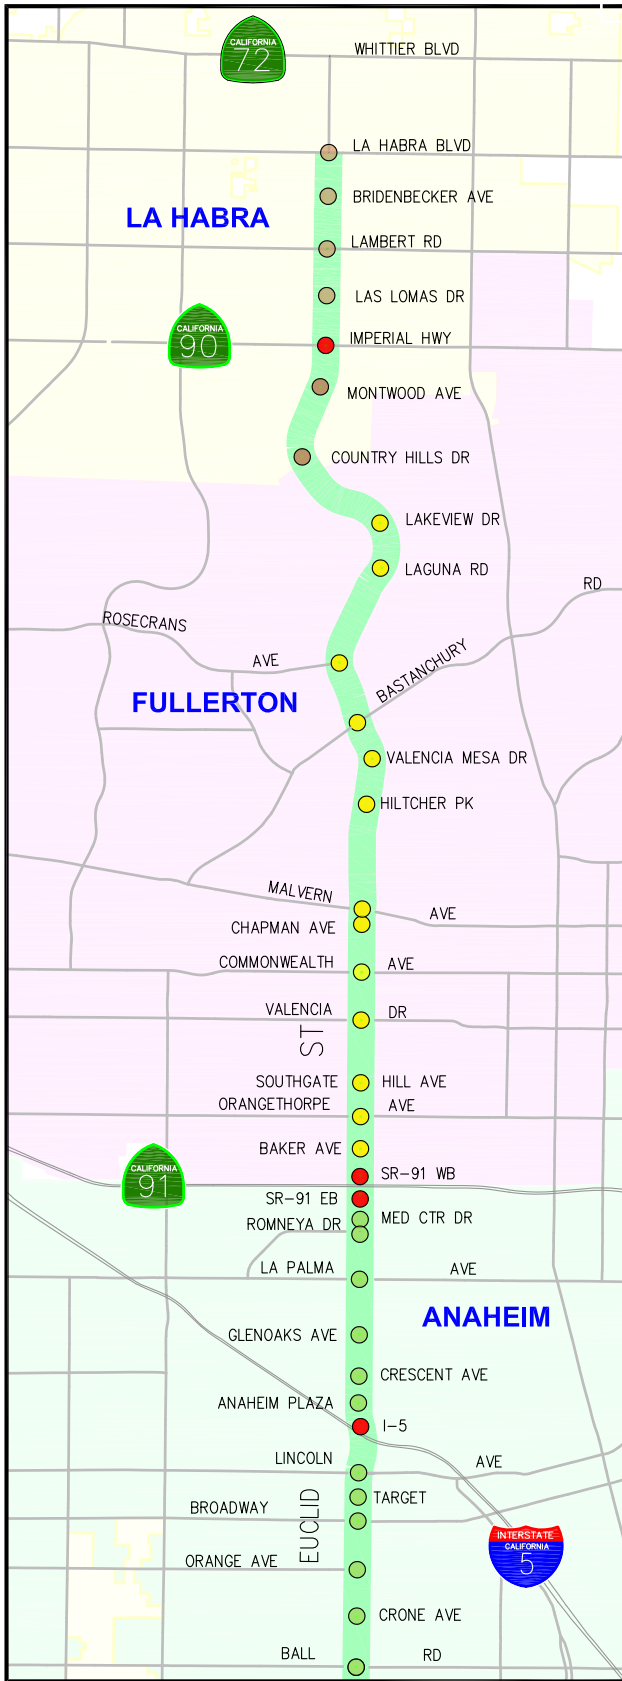

NORTH PROJECT LIMITS

EXHIBIT A

SEE BELOW LEFT

SEE ABOVE RIGHT

SOUTH PROJECT LIMITS

Legend

Project Traffic Signal (maintained by)

- Caltrans
- Garden Grove
- La Habra
- Santa Ana
- Fullerton
- Fountain Valley
- Anaheim

NO SCALE