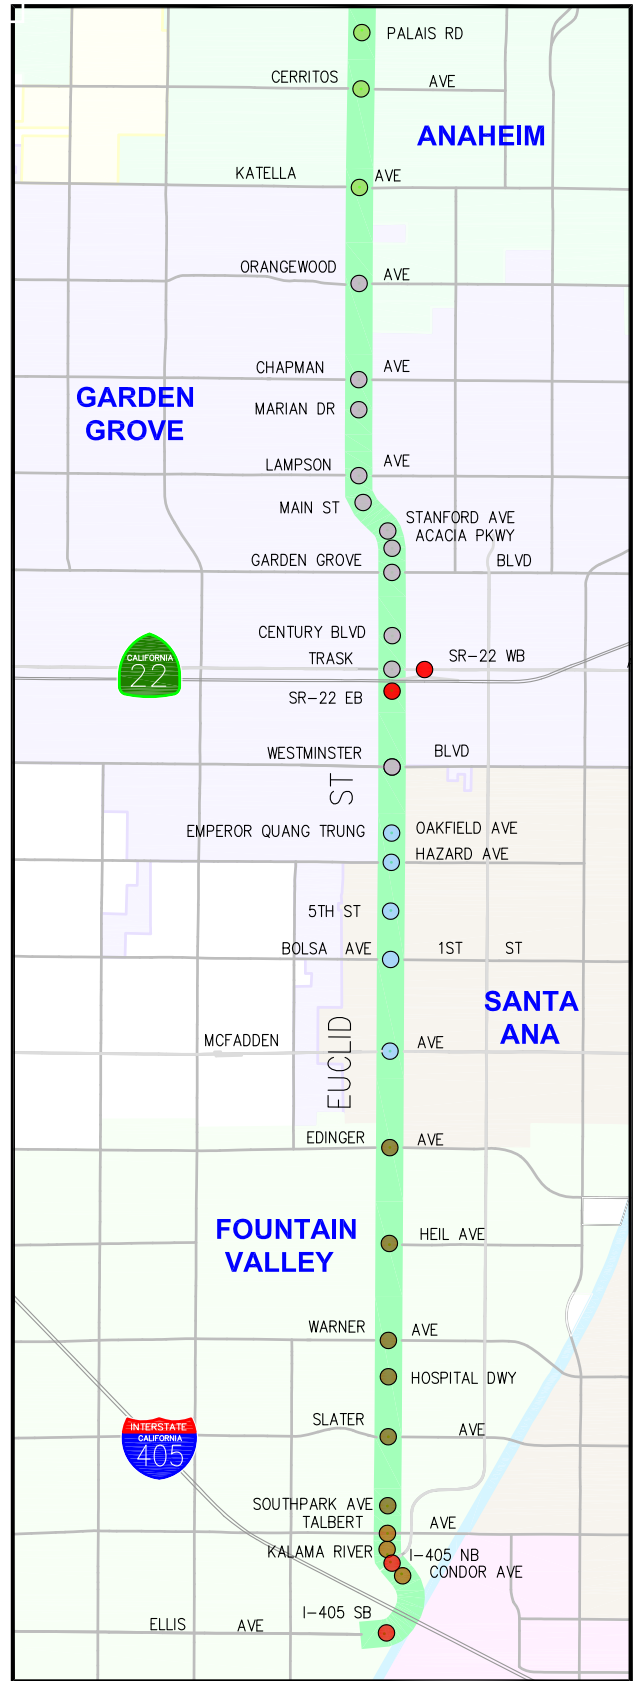

NORTH PROJECT LIMITS

EXHIBIT A

SEE BELOW LEFT

SEE ABOVE RIGHT

SOUTH PROJECT LIMITS

Legend

Project Traffic Signal (maintained by)

- Caltrans
- Garden Grove
- La Habra
- Santa Ana
- Fullerton
- Fountain Valley
- Anaheim