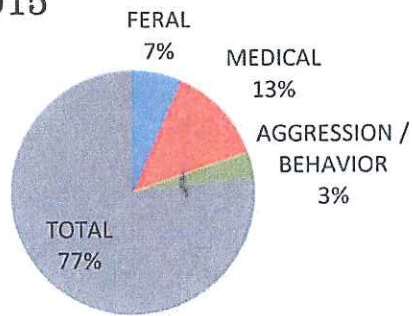

	FERAL	MEDICAL	AGGRESSION / BEHAVIOR	TOTAL	TOTAL EUTH
CATS	53	106	27	619	186

Cat Euth % of 2015

	MEDICAL	AGGRESSION / BEHAVIOR	TOTAL	TOTAL EUTH
DOG	28	55	773	83

Dogs Euth % of 2015

	FERAL	Rabbit	Reptile	TOTAL	TOTAL EUTH
Other	1	0	0	38	1