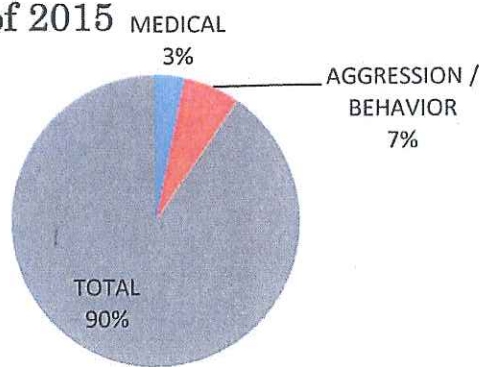

	FERAL	MEDICAL	AGGRESSION / BEHAVIOR	TOTAL	TOTAL EUTH
CATS	53	106	27	619	186

Cat Euth % of 2015

	MEDICAL	AGGRESSION / BEHAVIOR	TOTAL	TOTAL EUTH
DOG	28	55	773	83

Dogs Euth % of 2015

	FERAL	Rabbit	Reptile	TOTAL	TOTAL EUTH
Other	1	0	0	38	1