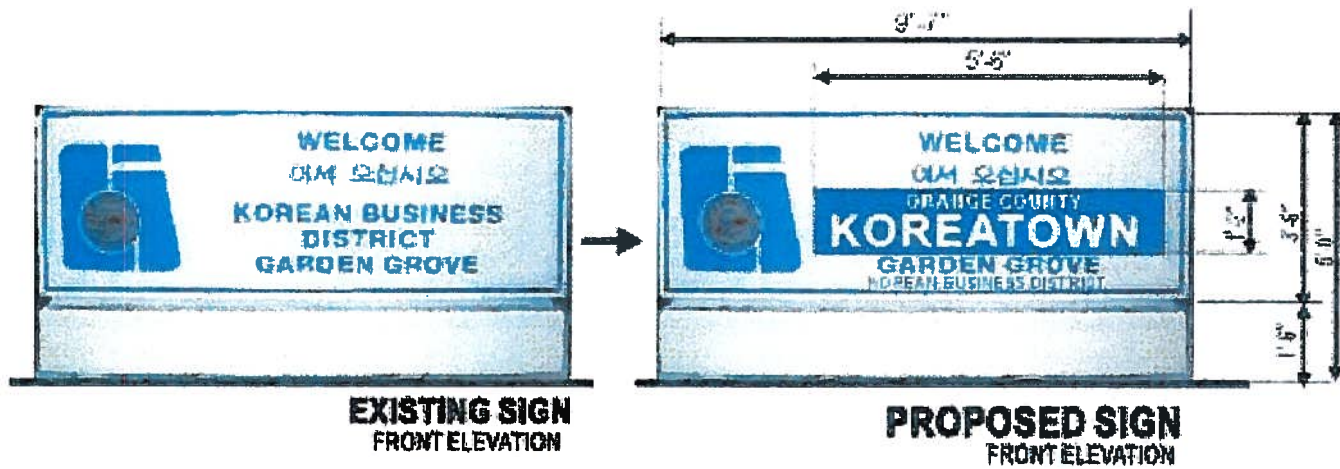

**KOREAN BUSINESS DISTRICT  
MONUMENTAL SIGN**

**SCOPE OF WORK**

**REVISE EXISTING MONUMENTAL SIGNS  
AT TWO LOCATION**

- 1-AT GARDEN GROVE BLVD & FERN ST
- 1-AT GARDEN GROVE BLVD & BROOKHURST ST

EXISTING SIGN FACE: (TOTAL: 48 SF)  
 PROPOSING REVISING AREA: ( 8.4+0.8=7.2 SF)

**MATERIAL:**  
 BACKGROUND: 1/8" ALUM. INSTALL W/ CLEAR SEALANT  
 (PAINT TO MATCH EXISTING BLUE COLOR)  
 LETTERS: 1/8" PLASTIC  
 WHITE:  
 BLUE: (PAINT TO MATCH EXISTING BLUE COLOR)

**OWNER**

**CHAMBER OF COMMERCE OF ORANGE COUNTY**  
 9562 GARDEN GROVE BL.  
 GARDEN GROVE, CA 92844  
 (714) 638-1440  
 (714) 280-2221 RAYMOND CHOI