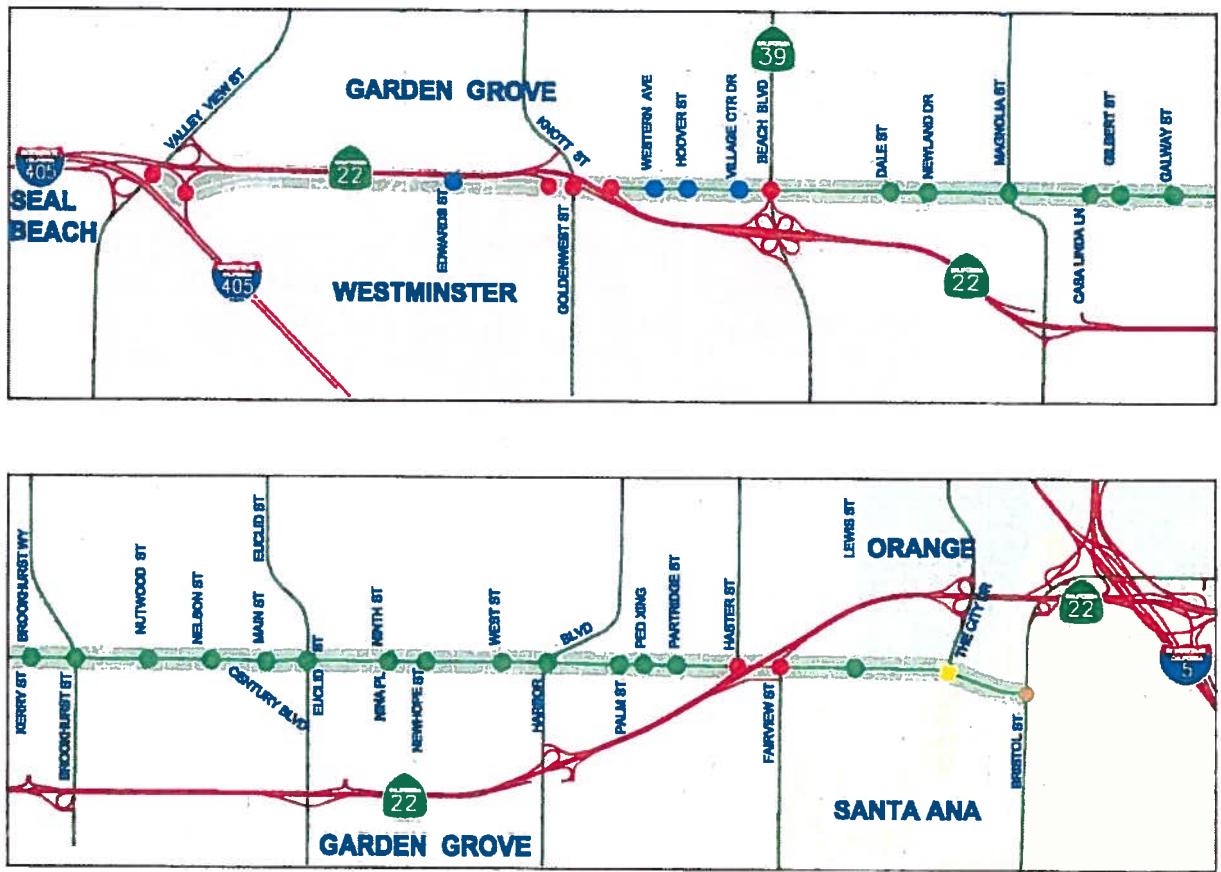

EXHIBIT A

Garden Grove Boulevard Corridor

Regional Traffic Signal Synchronization Program

Legend

Project Traffic Signal (maintained by)

- Garden Grove
- Westminster
- Orange
- Santa Ana
- Caltrans

Figure 1: Garden Grove Boulevard Corridor Project Signals