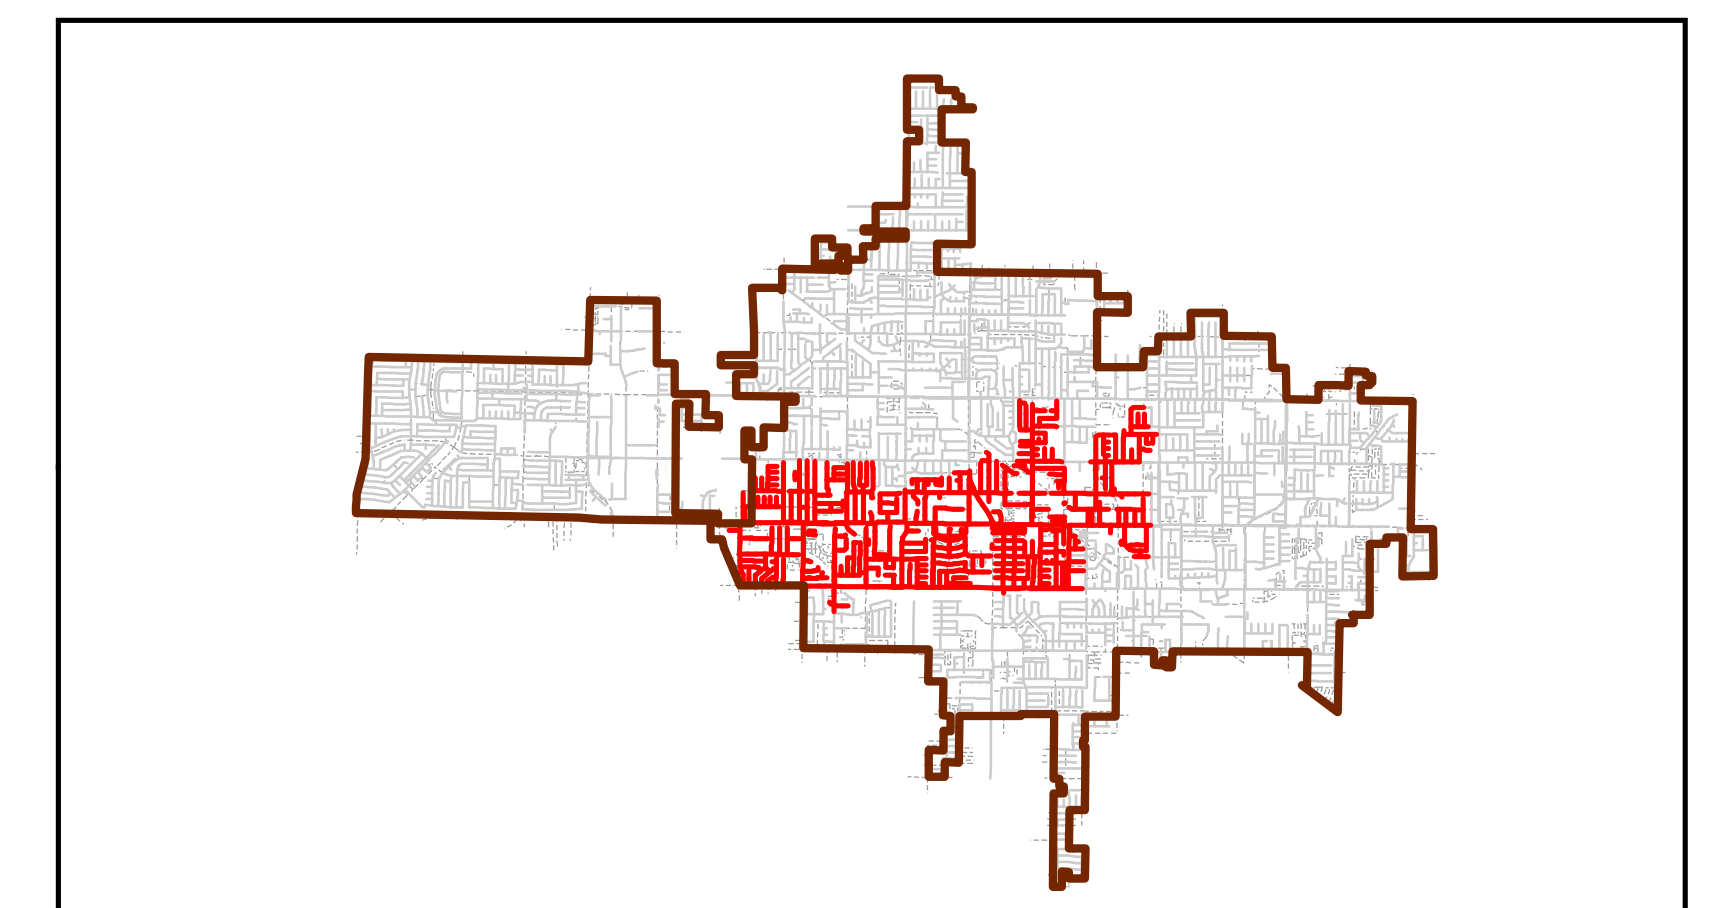

Legend

- Sewer Manhole
- PhaseI_pipes
- GravityMain
- Parcels

Attachment 1 - Location Map
 2017 Sewer System Rehabilitation Plan - Phase I